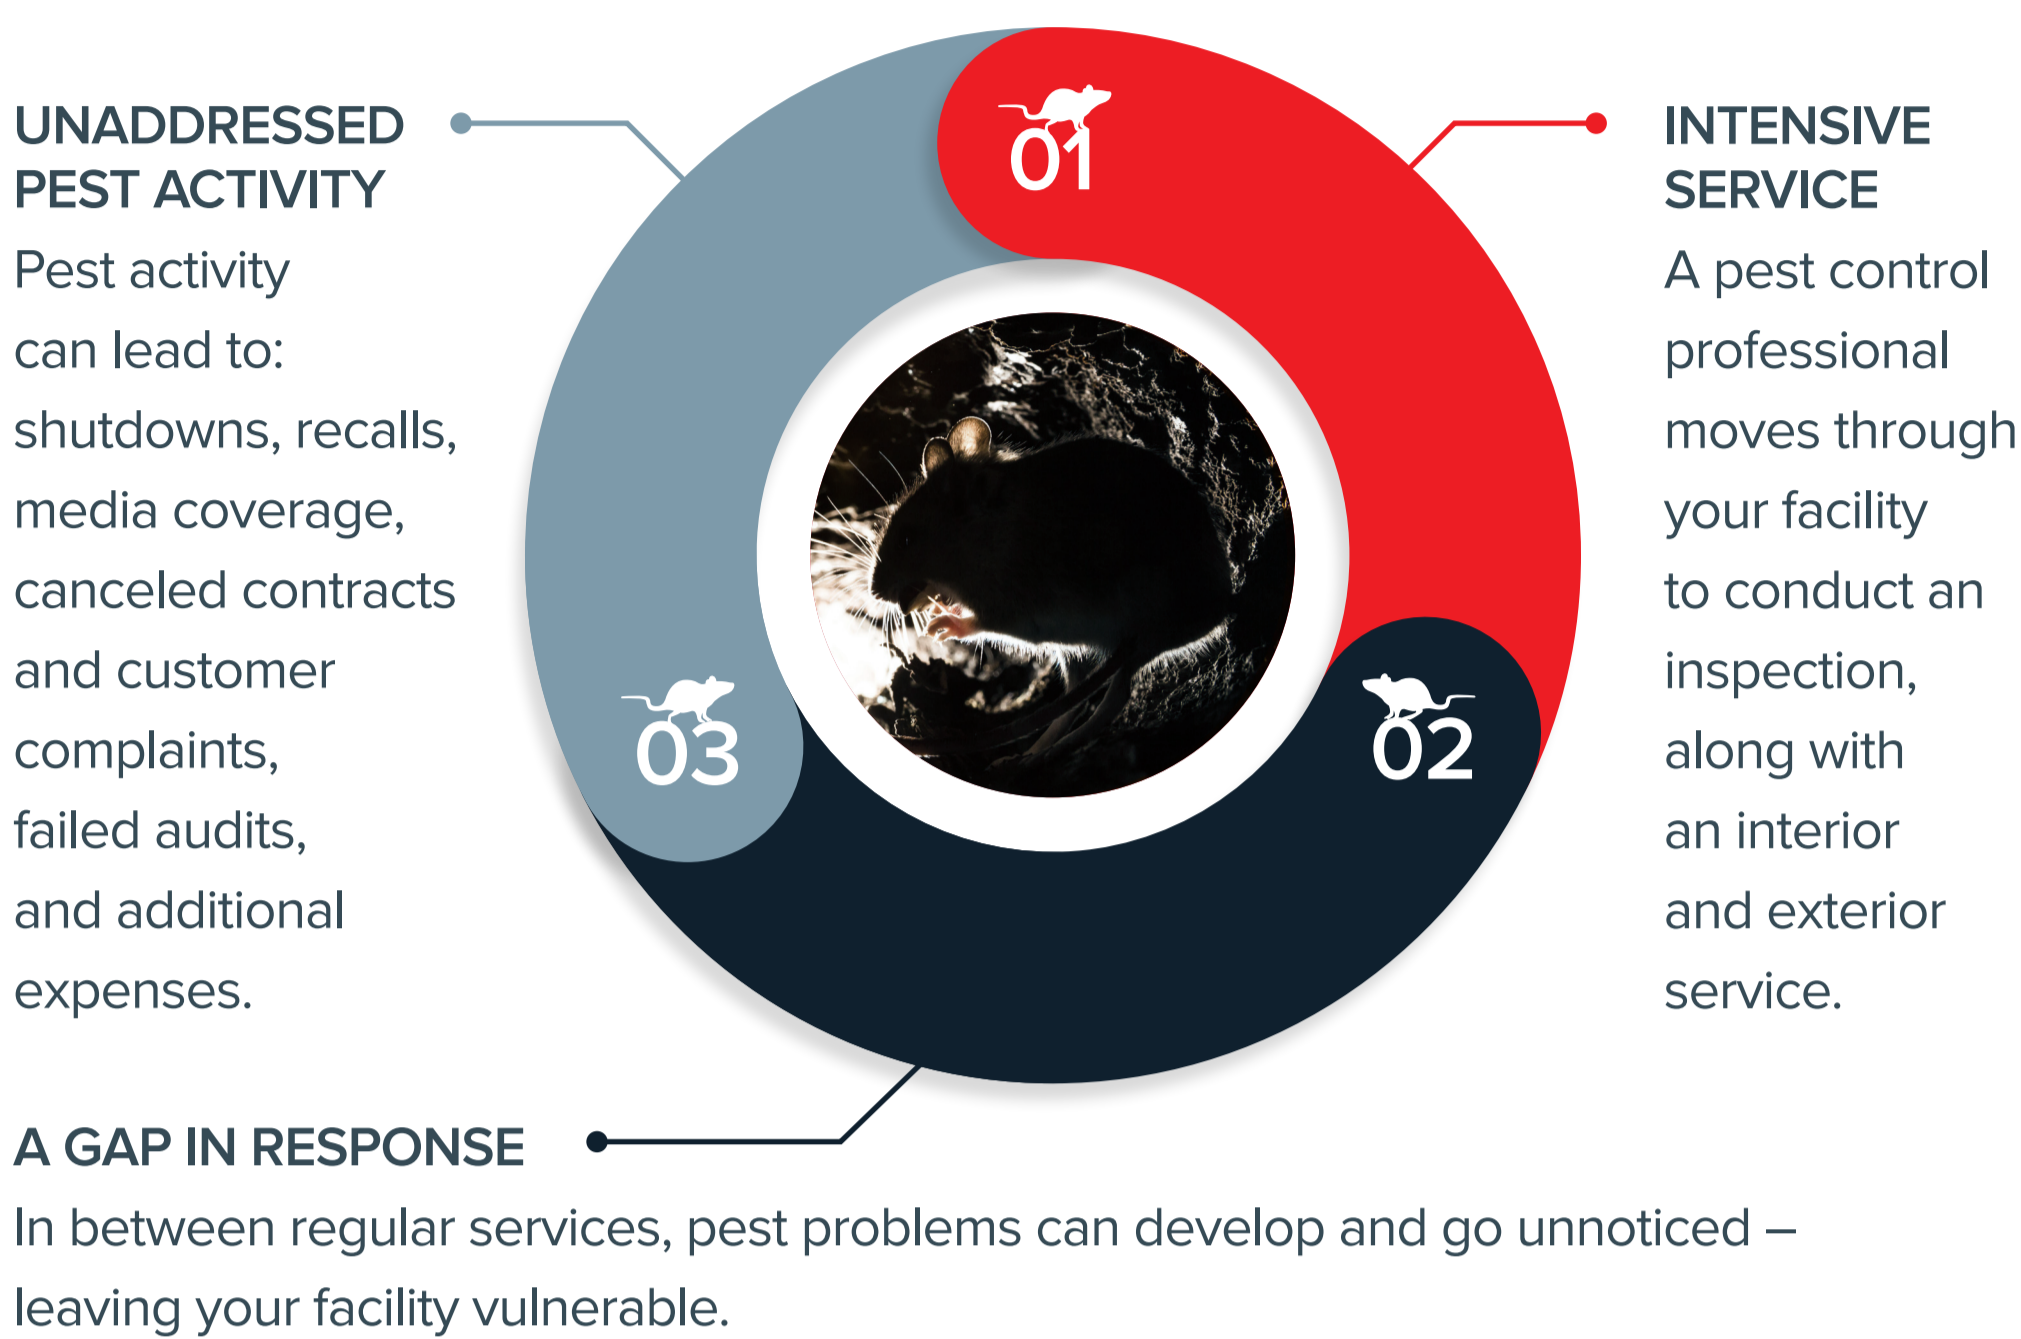

THE HIDDEN COSTS OF PEST DISRUPTION

Pest issues are disruptive to your business. Have you ever thought about what they are truly costing you?

The disruption cycle in traditional pest control

To do it well, traditional pest control has always been an intensive service – but it can also be disruptive.

From zero to out of control – quickly

Left unchecked, both mice and rats can explode to a population of hundreds in a handful of weeks.

A trail of danger and destruction

As they move through your business, rodents can spread dangerous bacteria and leave danger and damage in their wake.

Pest control redesigned to stop rodents in their tracks

Rentokil has blended integrated pest management with technology for faster problem resolution and increased efficacy.

MEET THE PESTCONNECT PORTFOLIO

- Remote digital rodent monitoring
- 24/7 protection of any space
- Real time alerts for rapid response
- Perfect for high-risk and restricted access areas
- Reduces contact for increased hygiene and safety